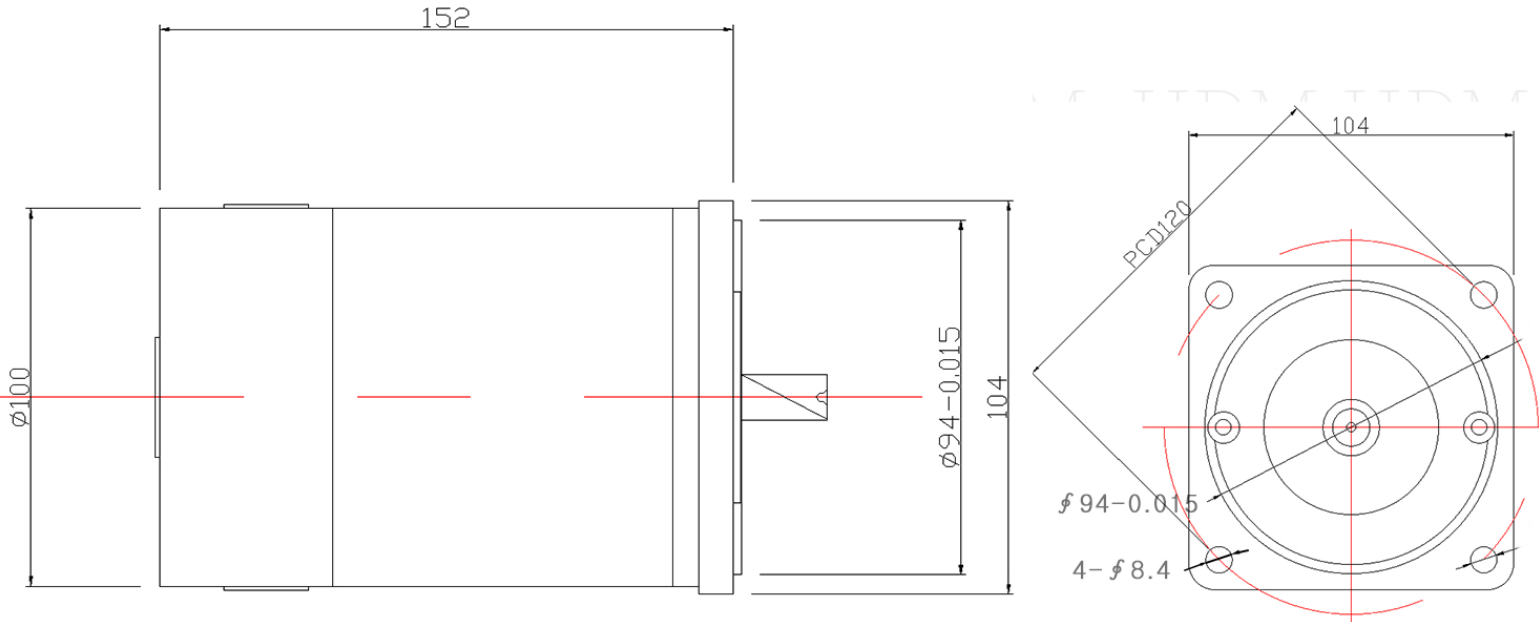

HDM

DC MOTOR STANDARD TYPE

4H104D G SERIES

400W~500W

DIMENSION